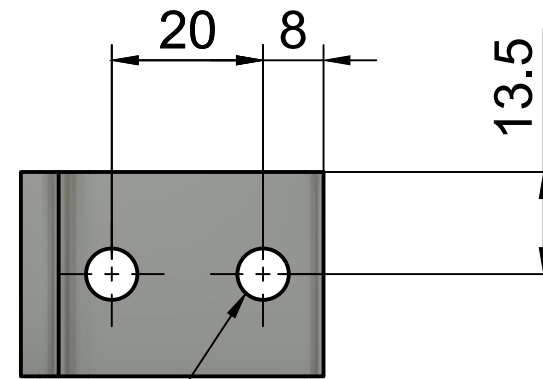

1 hole $\text{Ø}12.5$

2 holes tap M8

HANDYMAN - TRAY BRACKET
Material: 40 x 40 x 5 Steel angle
Design: A Bottomley 15 July 2020