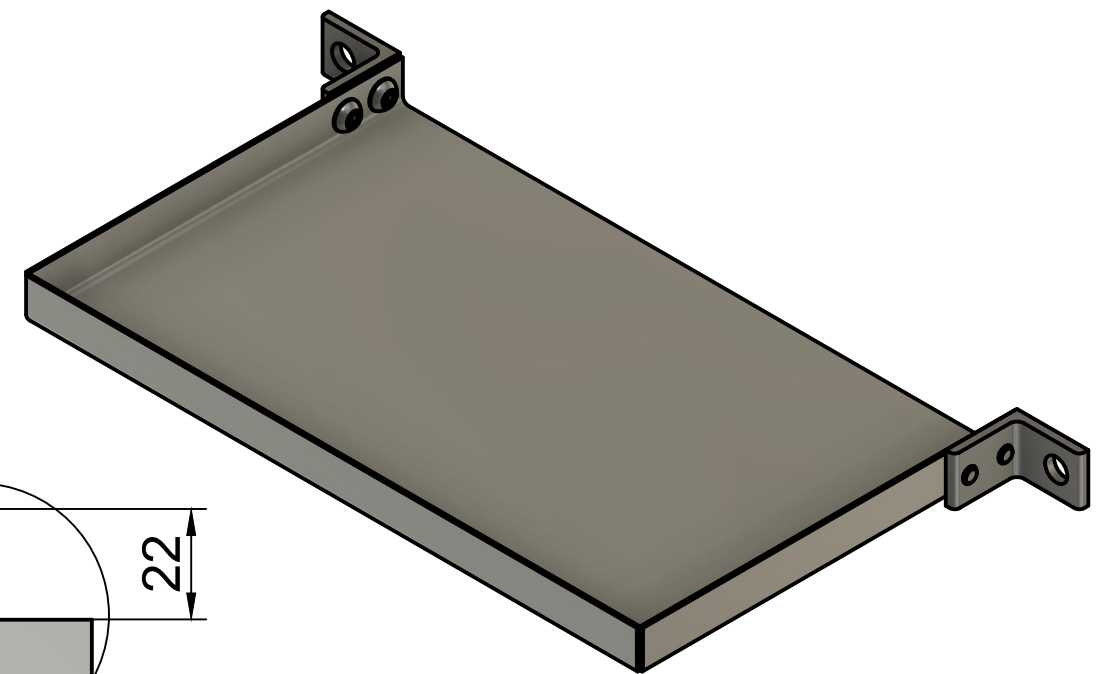

**TRAY - flat pattern layout:**

**HANDYMAN - TRAY**  
Material: 1.6mm steel  
Design: A Bottomley, 14 July 2020