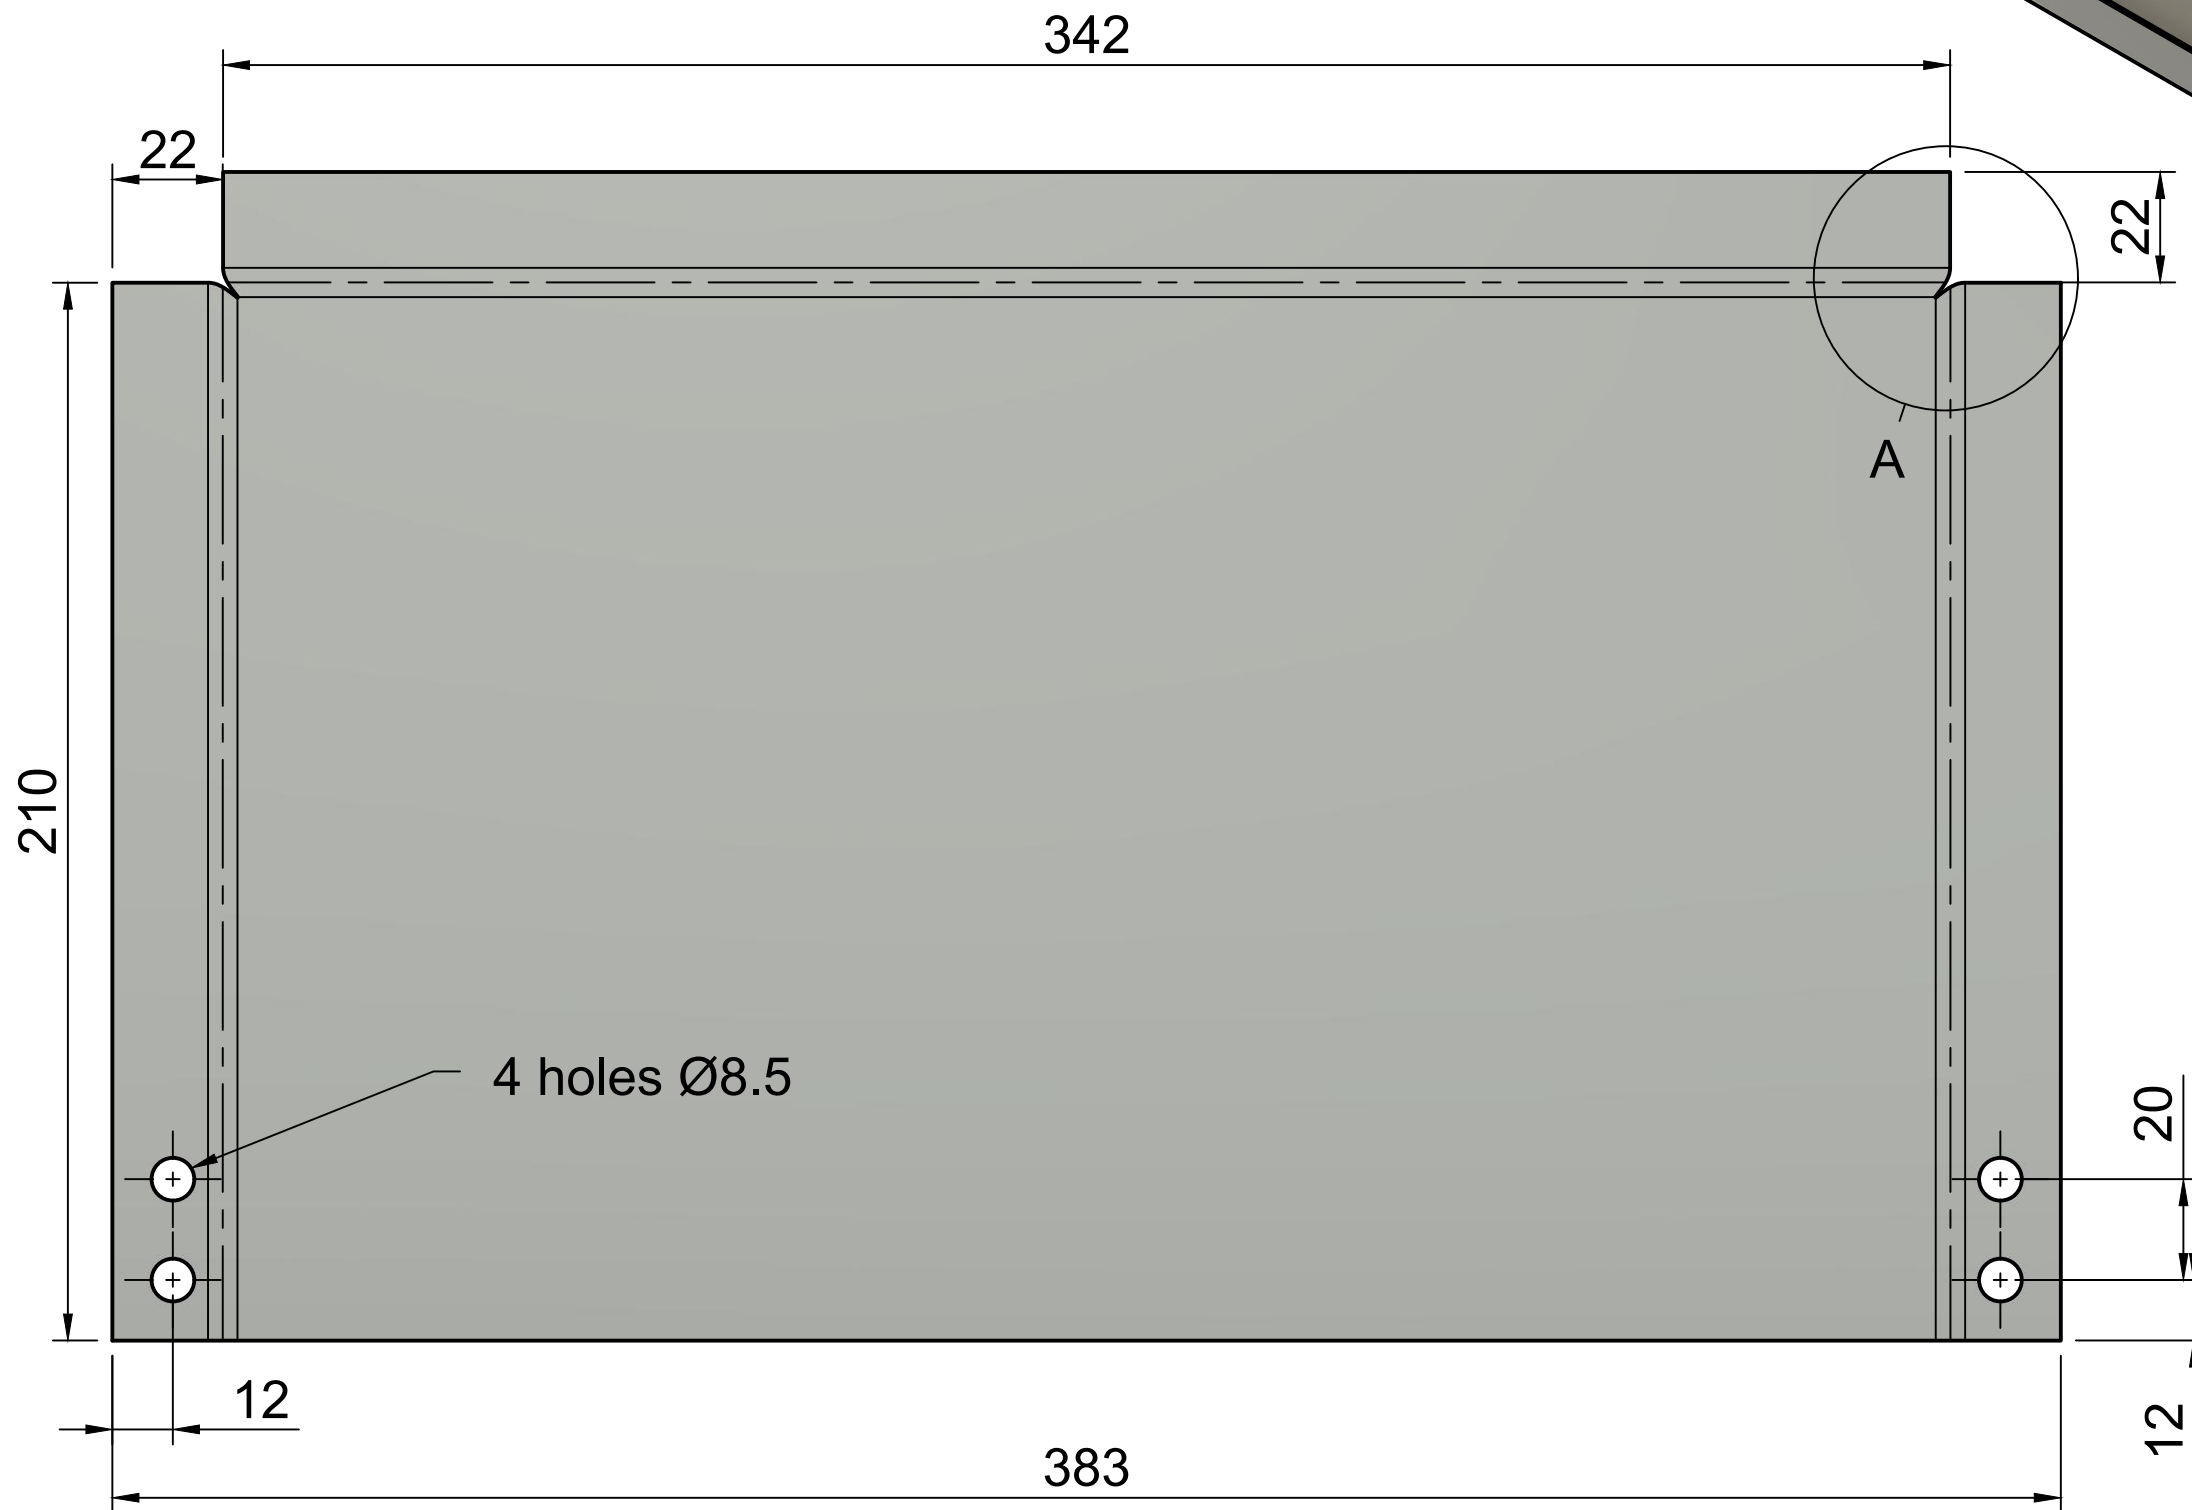

**TRAY - flat pattern layout:**

**HANDYMAN - TRAY**  
Material: 1.6mm steel  
Design: A Bottomley, 14 July 2020