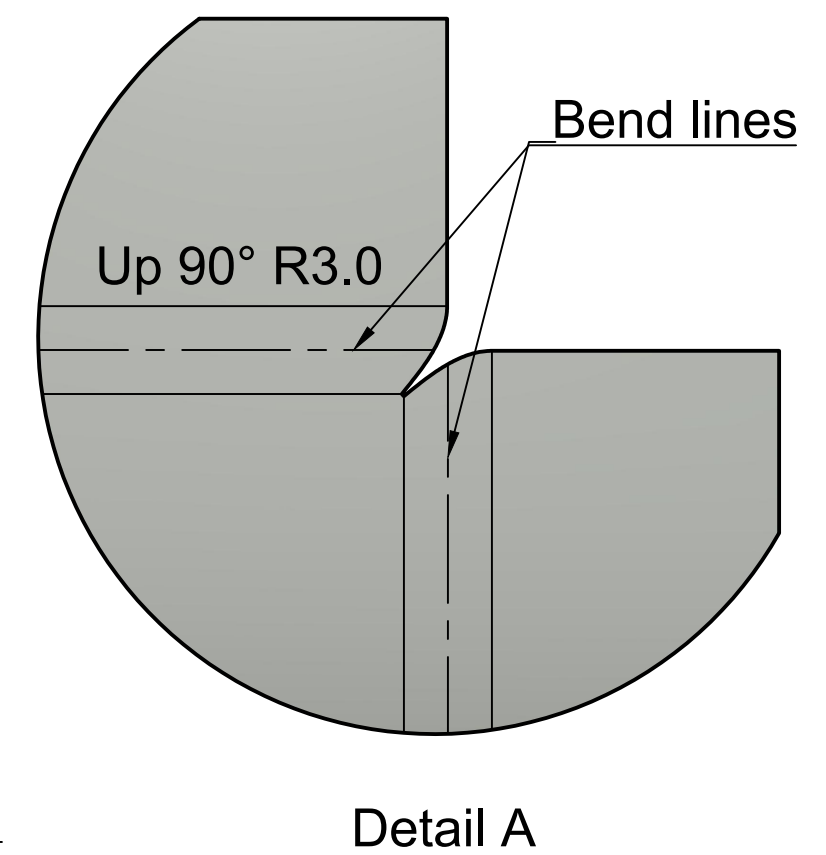

**TRAY - flat pattern layout:**

**HANDYMAN - TRAY**  
Material: 1.6mm steel  
Design: A Bottomley, 14 July 2020